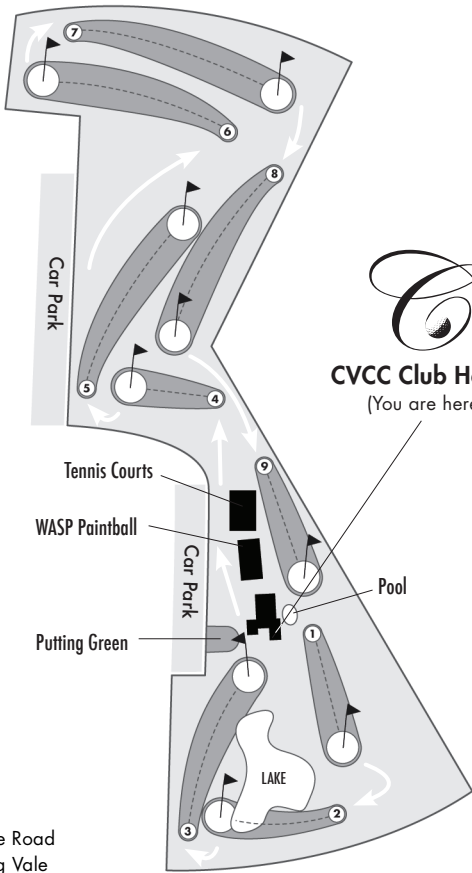

CVCC Club House
(You are here)

Tennis Courts
WASP Paintball
Putting Green

Pool

LAKE

15 Baile Road
Canning Vale